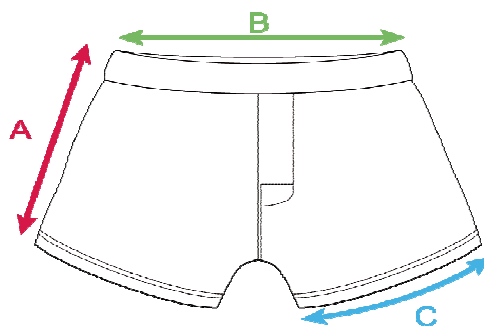

MEN'S ACCESSORIES

UNDERWEAR

CLAY	S	M	L	XL	XXL
(A) LENGTH in cm (without waistband, tolerance +/- 1 cm)	29	31	33	35	37
(B) 1/2 WAIST CIRCUMFERENCE in cm (tolerance +/- 1,5 cm)	34	37	40	43	46
(C) LEG OPENING in cm (tolerance +/- 1 cm)	29	31	33	35	37